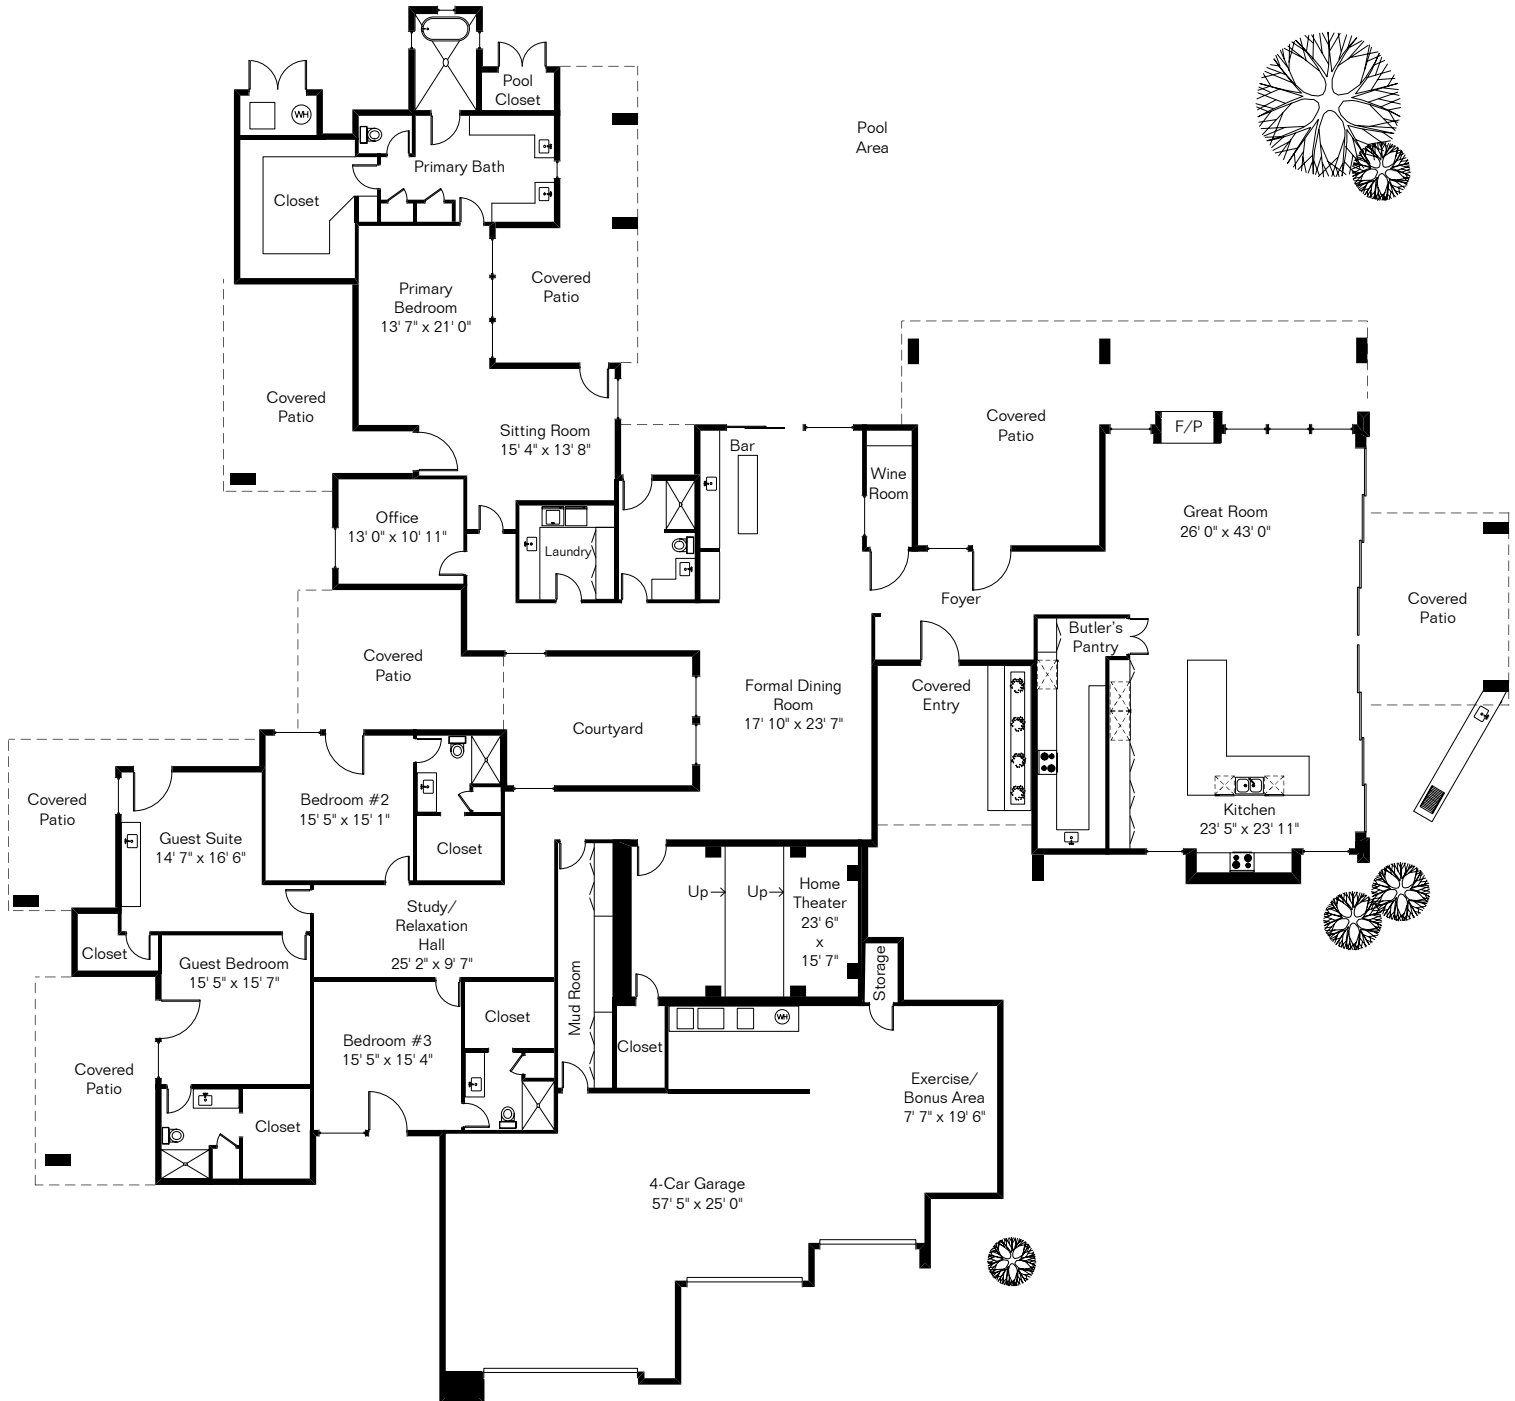

The square footages and room size information are deemed to be reliable but are not guaranteed and should be independently verified. This drawing is for marketing purposes only.

4789 W Canyon Mountain Rd

Living Area 6,930 Sq Ft
Garage 1,624 Sq Ft

Site Visit June 2024

0 ft. 6 ft. 10 ft. 20 ft.

Copyright 2024 Floor Plans First! LLC
All Rights Reserved.